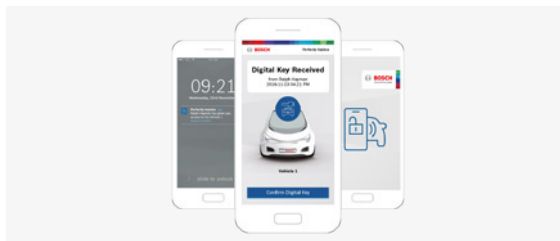

Perfectly keyless

Precise wireless localization and secure key management

The smartphone replaces the vehicle key for greater convenience and flexibility

secure key management

makes it possible to use digital keys on a mobile phone

reliable key localization

makes it possible to lock, unlock and start the vehicle securely

- ▶ The keyless vehicle access system allows for passive vehicle access and start, controlled by a digital key on a smartphone, requiring no action on the part of the driver
- ▶ Smartphone and vehicle perform the locking and unlocking processes reliably and with precision
- ▶ When the driver gets out, the vehicle independently starts to search for the key: if the smartphone leaves the locking zone, it automatically locks itself; the driver is notified by a confirmation message on their smartphone; when the driver returns to the locking zone, the car is unlocked automatically
- ▶ Using the app, the registered drivers can grant other users access to their key; this authorization can be set up with time and location limits
- ▶ Each user receives their own personal key, which is sent by cloud; this enables the personalization of vehicle settings for each user